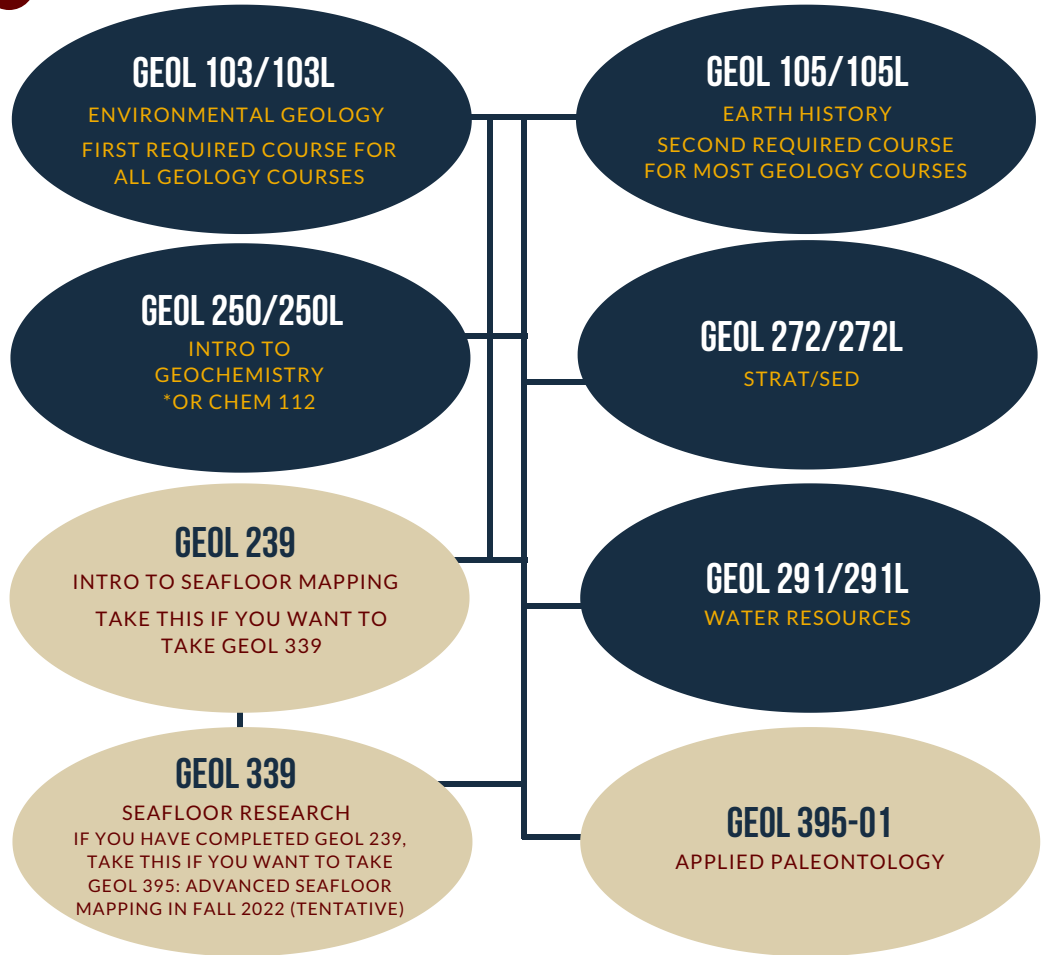

**TIP: EXPLORE YOUR OTHER GENERAL EDUCATION REQUIREMENTS TO FIND COURSES THAT CONNECT ANOTHER FIELDS TO GEOLOGY AND ENVIRONMENTAL GEOSCIENCES.**

# SPRING 2022 RECOMMENDED COURSES FOR 2ND OR 3RD YEAR DECLARED MAJORS

## ADIVSOR NOTES

COMPLETE YOUR MATH REQUIREMENTS AS SOON AS POSSIBLE. THEY ARE PREREQS FOR ALMOST ALL MAJOR COURSES. \*DO NOT TAKE MATH 103.

REQUIRED CORE COURSE

MAJOR ELECTIVE

OTHER REQUIRED COURSE

## UNIVERSITY REQUIREMENTS