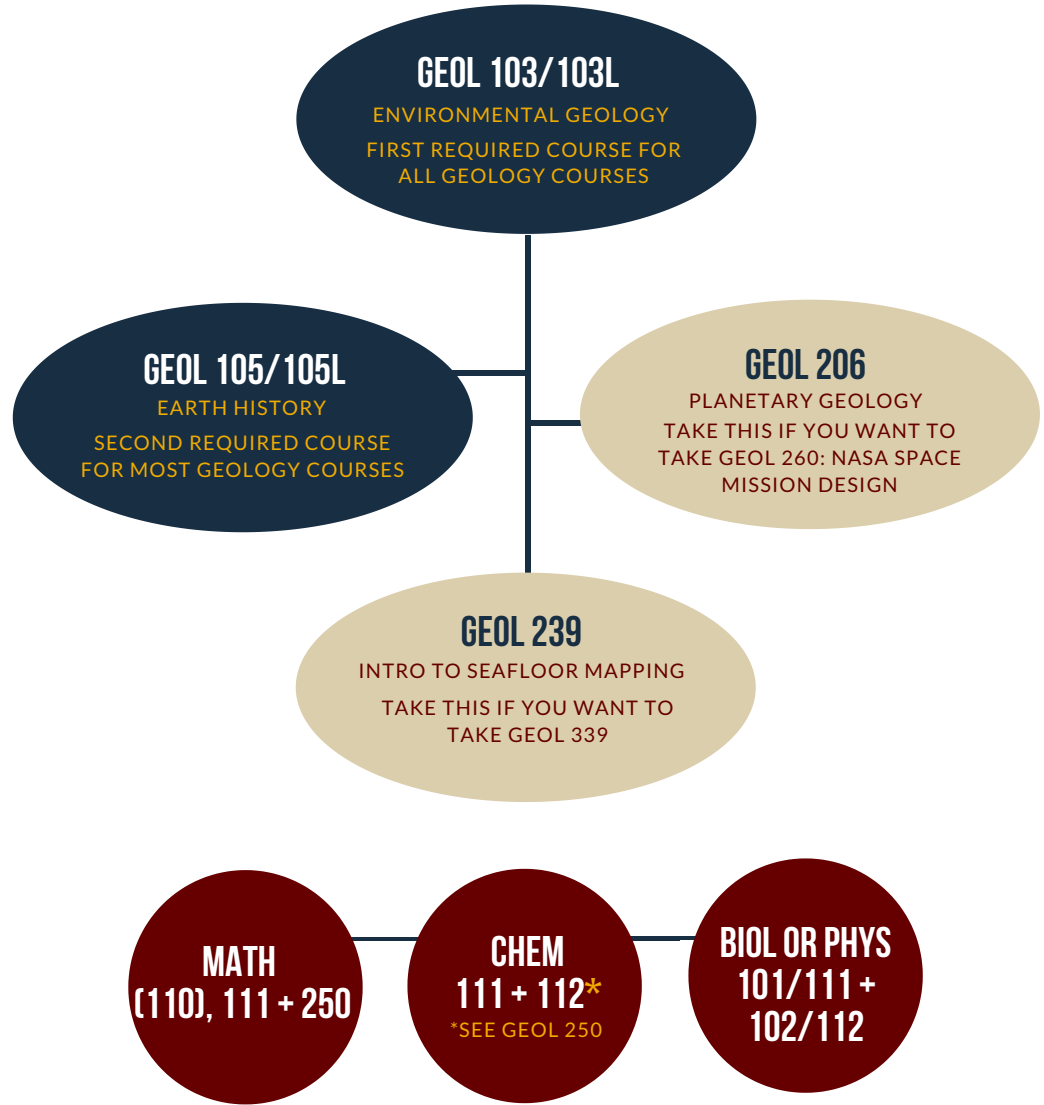

# SPRING 2022 RECOMMENDED COURSES FOR 1ST YEAR DECLARED MAJORS

## ADIVSOR NOTES

COMPLETE YOUR MATH REQUIREMENTS AS SOON AS POSSIBLE. THEY ARE PREREQS FOR ALMOST ALL MAJOR COURSES. \*DO NOT TAKE MATH 103.

- REQUIRED CORE COURSE
- MAJOR ELECTIVE
- OTHER REQUIRED COURSE

## UNIVERSITY REQUIREMENTS